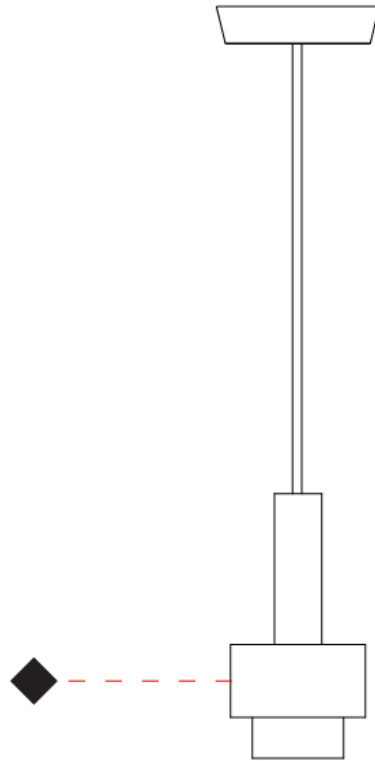

REFLECTIONS SUSPENSION

D51045-

PROJECT

TYPE

SPECIFIER

QUANTITY

DATE