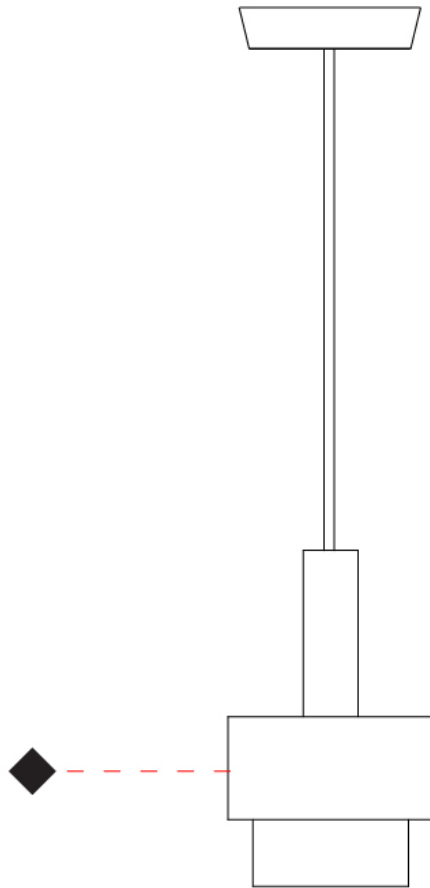

REFLECTIONS SUSPENSION

D51046-

PROJECT _____

TYPE _____

SPECIFIER _____

QUANTITY _____

DATE _____

D